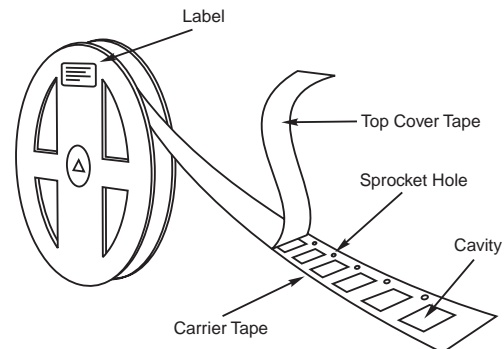

Notes

- Taped to EIA 481 standards.
- Reels come standard with Heat Seal Cover Tape.
- PSA available upon request (pressure sensitive adhesive).
- 10–100g peel back pressure for 8mm carrier tapes.
- 10–130g peel back pressure for 12–56mm carrier tapes.
- 10–150g peel back pressure for 72mm carrier tapes.
- Additional pocket types available upon request.
- Additional widths and pitches may be available, call for details.
- Plastic carrier tape is standard. Paper carrier tape is special order.

Part Description System

Reel Size and Tape Width — 7"x8mm-CTR-PA — Tape Type
Carrier Tape Reel

- Tape Type: PA = Paper, PL = Plastic