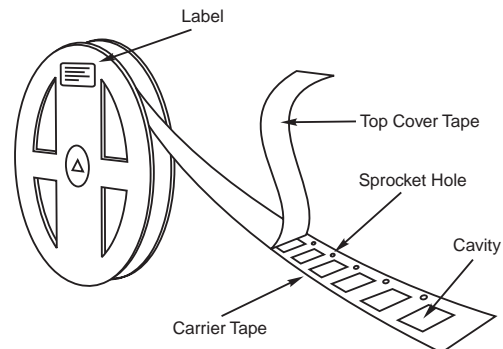

Notes

- Taped to EIA 481 standards.
- Reels come standard with Heat Seal Cover Tape.
- PSA available upon request (pressure sensitive adhesive).
- 10–100g peel back pressure for 8mm carrier tapes.
- 10–130g peel back pressure for 12–56mm carrier tapes.
- 10–150g peel back pressure for 72mm carrier tapes.
- Additional pocket types available upon request.
- Additional widths and pitches may be available, call for details.
- Plastic carrier tape is standard. Paper carrier tape is special order.

Part Description System

Reel Size and Tape Width — 7"x8mm-CTR-PA — Tape Type
Carrier Tape Reel

- Tape Type: PA = Paper, PL = Plastic