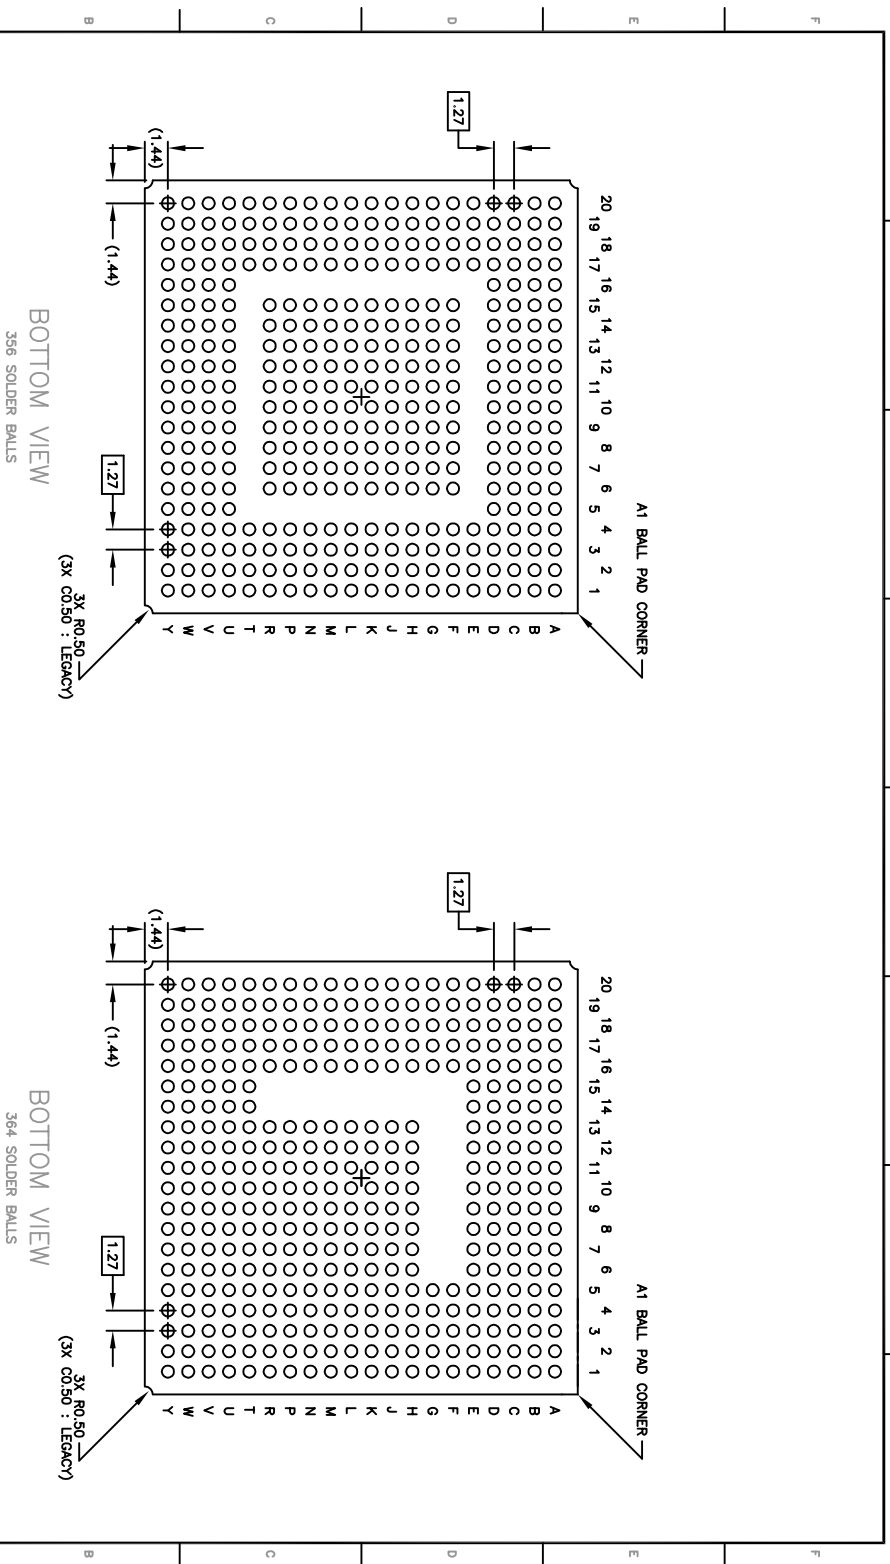

8 7 6 5 4 3 2 1

BOTTOM VIEW
356 SOLDER BALLS

BOTTOM VIEW
364 SOLDER BALLS

8 7 6 5 4 3 2 1

REV	DATE	BY	APP
A3	30/05/03		10
SOLDER		SHEET	14 OF 15
4:1			