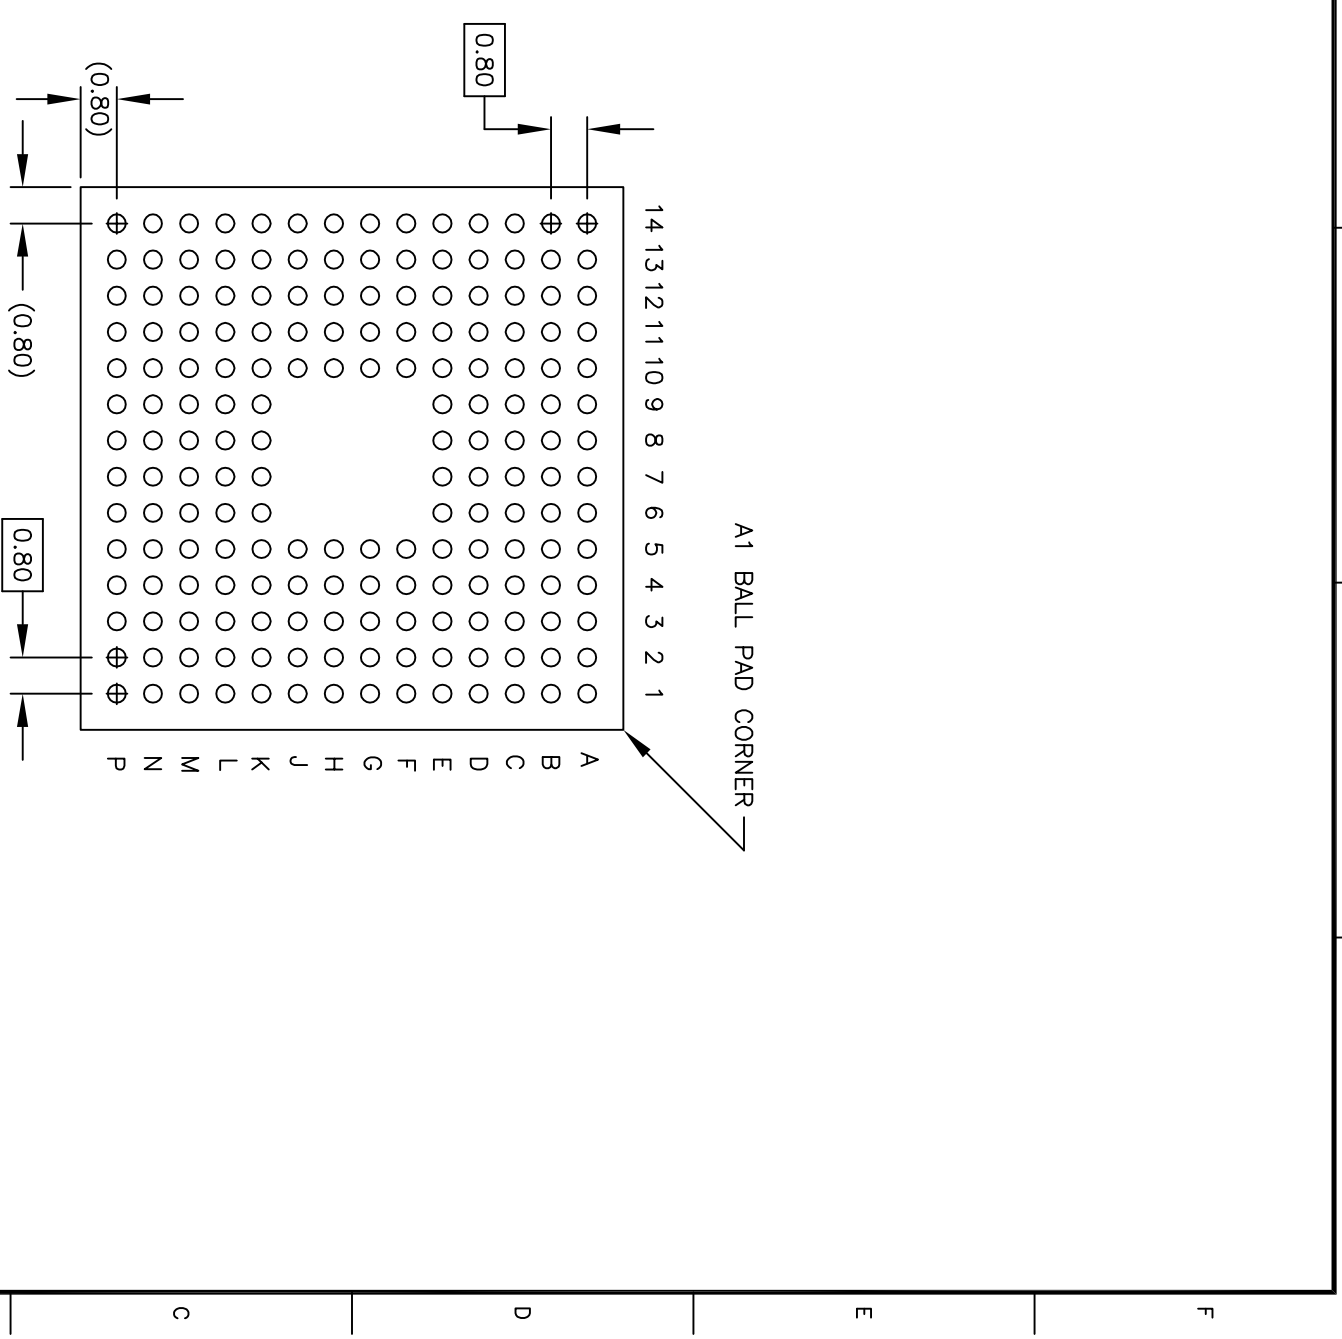

BOTTOM VIEW
160 SOLDER BALLS

BOTTOM VIEW
180 SOLDER BALLS

| | | |
|-------|------------|-----|
| SIZE | DWG NUMBER | REV |
| A3 | 75443 | 04 |
| SCALE | SHEET | |
| 6:1 | 3 OF 4 | |