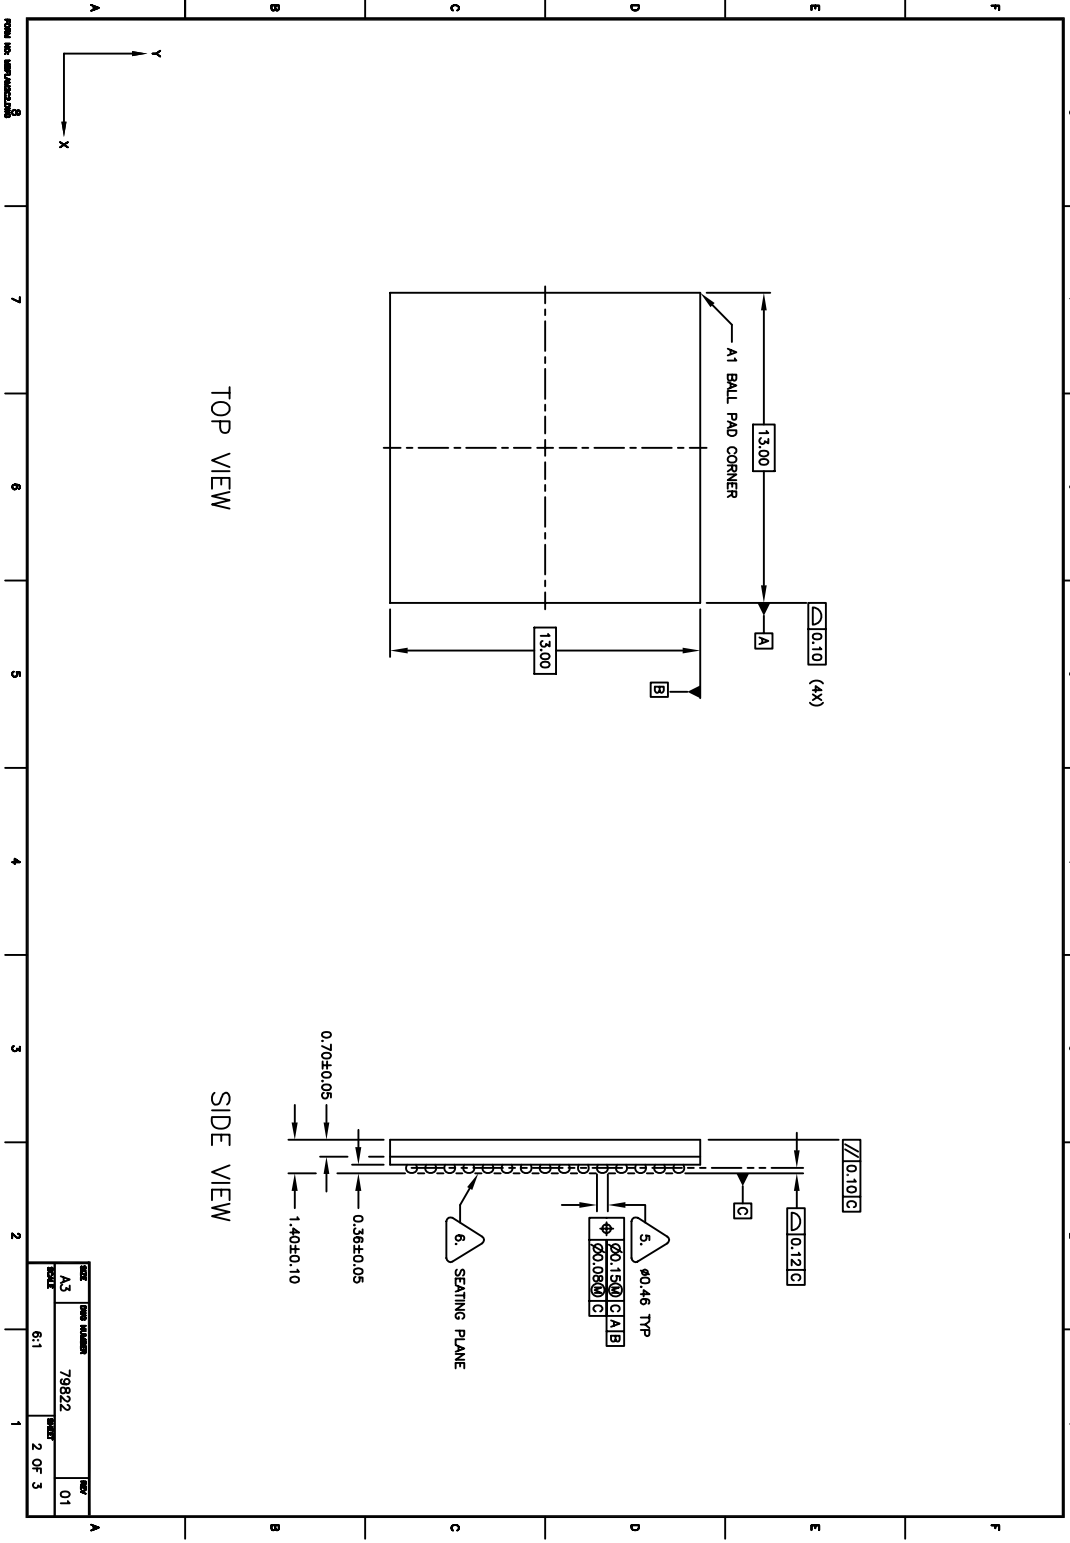

REVISIONS

8

REVISIONS

7

6

5

4

3

2

1

TOP VIEW

SIDE VIEW

REV	DATE	DESCRIPTION	BY
A3		79822	
01			

SCALE: 6:1

2 OF 3